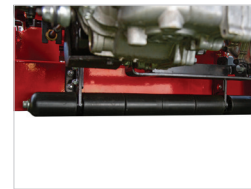

Trailer Hitch Kit
Will accept a 1/2" shank ball and comes complete with hardware. *Fits: all zero turn models.*

Dump Cart
Fits: S Series

Rubber Striping Kit
Rubber flap system lays down grass to create patterns across the landscape. *(Select models and deck sizes)*