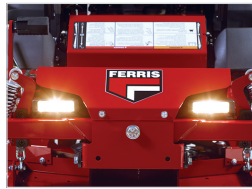

LED Light Kits
Pre-wired kit and new kits with a wire harness for simple installation. *(Select models)*