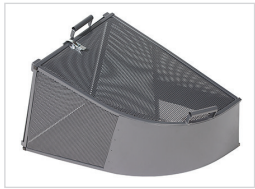

ACCESSORIES

Fender Kit
Protects the engine from debris while also allowing for easy service access.
Fits: ISX Series

Michelin® X® Tweel® Turf Airless Radial Tires*
(Select models and deck sizes)

Mulch Kit
Select kits include dedicated mulching blades, baffles, hardware and instruction sheet. *Fits: all models.*

Service Jack**
Heavy-duty steel bracket and jack allow for easy and convenient access to under the deck. *Fits: all zero turn models.*

ROPS LED Light Kit
Models are pre-wired for simple installation. *(Select models)*

LED Light Kits
Pre-wired kit and new kits with a wire harness for simple installation. *(Select models)*

Metal Grass Catcher
Rugged steel framed catcher has handles that make attaching & removing a breeze. Capacity: 4.3 bushels. *(Select models)*

Fabric Grass Catcher
Durable, fabric bag with hard plastic bottom; attaches quickly. Capacity: 2.5 bushels. *(Select models)*

One Wheel & Two Wheel Sulky
Includes mounting hardware. *Fits: FW25 and FW45.*